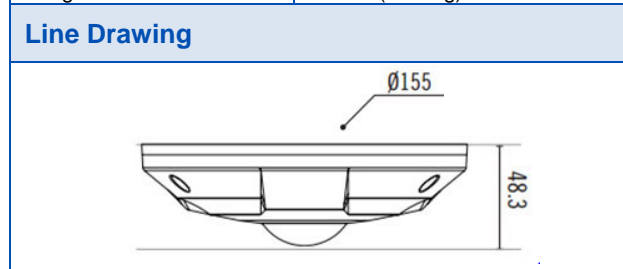

General Information	
Approvals	FCC, CE (50130-4)
IP Rating	IP66
IK Rating	IK10
Humidity	0% ~ 90%
Temperature	-40°F to 165°F (-40°C to 74°C)
Dimensions (W x H)	6.10" x 1.90" (155 x 48.3 mm)
Weight	1.31 lb (0.59 kg)