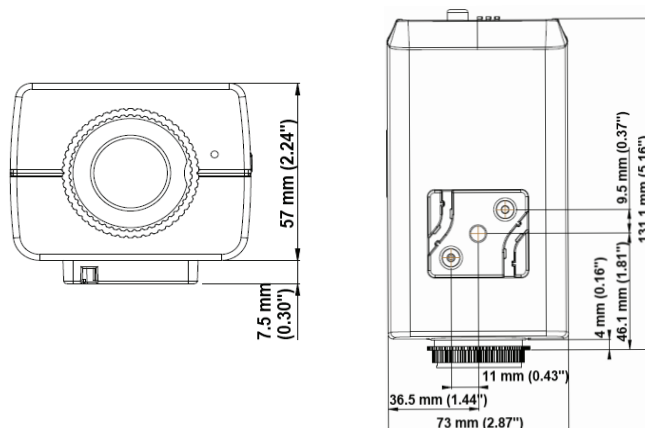

Network		
	DirectNET Mode	iNEX™ Mode
Video Compression	H.265, H.264(MP) , M-JPEG	
Intelligent Codec	Supported	
Video Resolution	2048x1536,1600x1200 1280x960,800x600 480x360,320x240	3m:2048 x 1536, 1600 x 1200, 1280 x 960, 800 x 600 480 x 360, 320 x 240 2m:1920x1080,1280x720 704x480,640x360,352x240
Max Frame Rate	30ips: 2048 x 1536	
Bitrate	Up to 10Mbps	
Bitrate Control	Variable Bitrate	
Edge Storage	micro SD/ SDHC /SDXC (128GB)	
Streaming Video	Quadruple	
Camera Protocol	DirectNET	iNEX, ONVIF Profile S (2.4)
Security	SSL Encryption	Multi-user Authority, HTTPS SSL Encryption, IP Filtering
Remote Access Client	DirectNET NVR Connection	StarNET, iNEX VMS, StarNET Mobile
Network Protocols	DirectNET	RTP/RTSP/TCP, RTP/RTSP/HTTP/TCP, RTP/UDP RTSP/TCP, HTTP, HTTPS, FTP, SNMP SMTP, FEN, mDNS, uPNP

General Information	
Approvals	FCC, CE, KC
Humidity	0% ~ 90%
Temperature	+14°F ~ +122°F (-10°C ~ +50°C)
Dimensions (W x H x D)	2.87" x 2.24" x 5.16" (73mm x 57mm x 131mm)
Weight	0.89lbs (0.4kg)

Dimensions